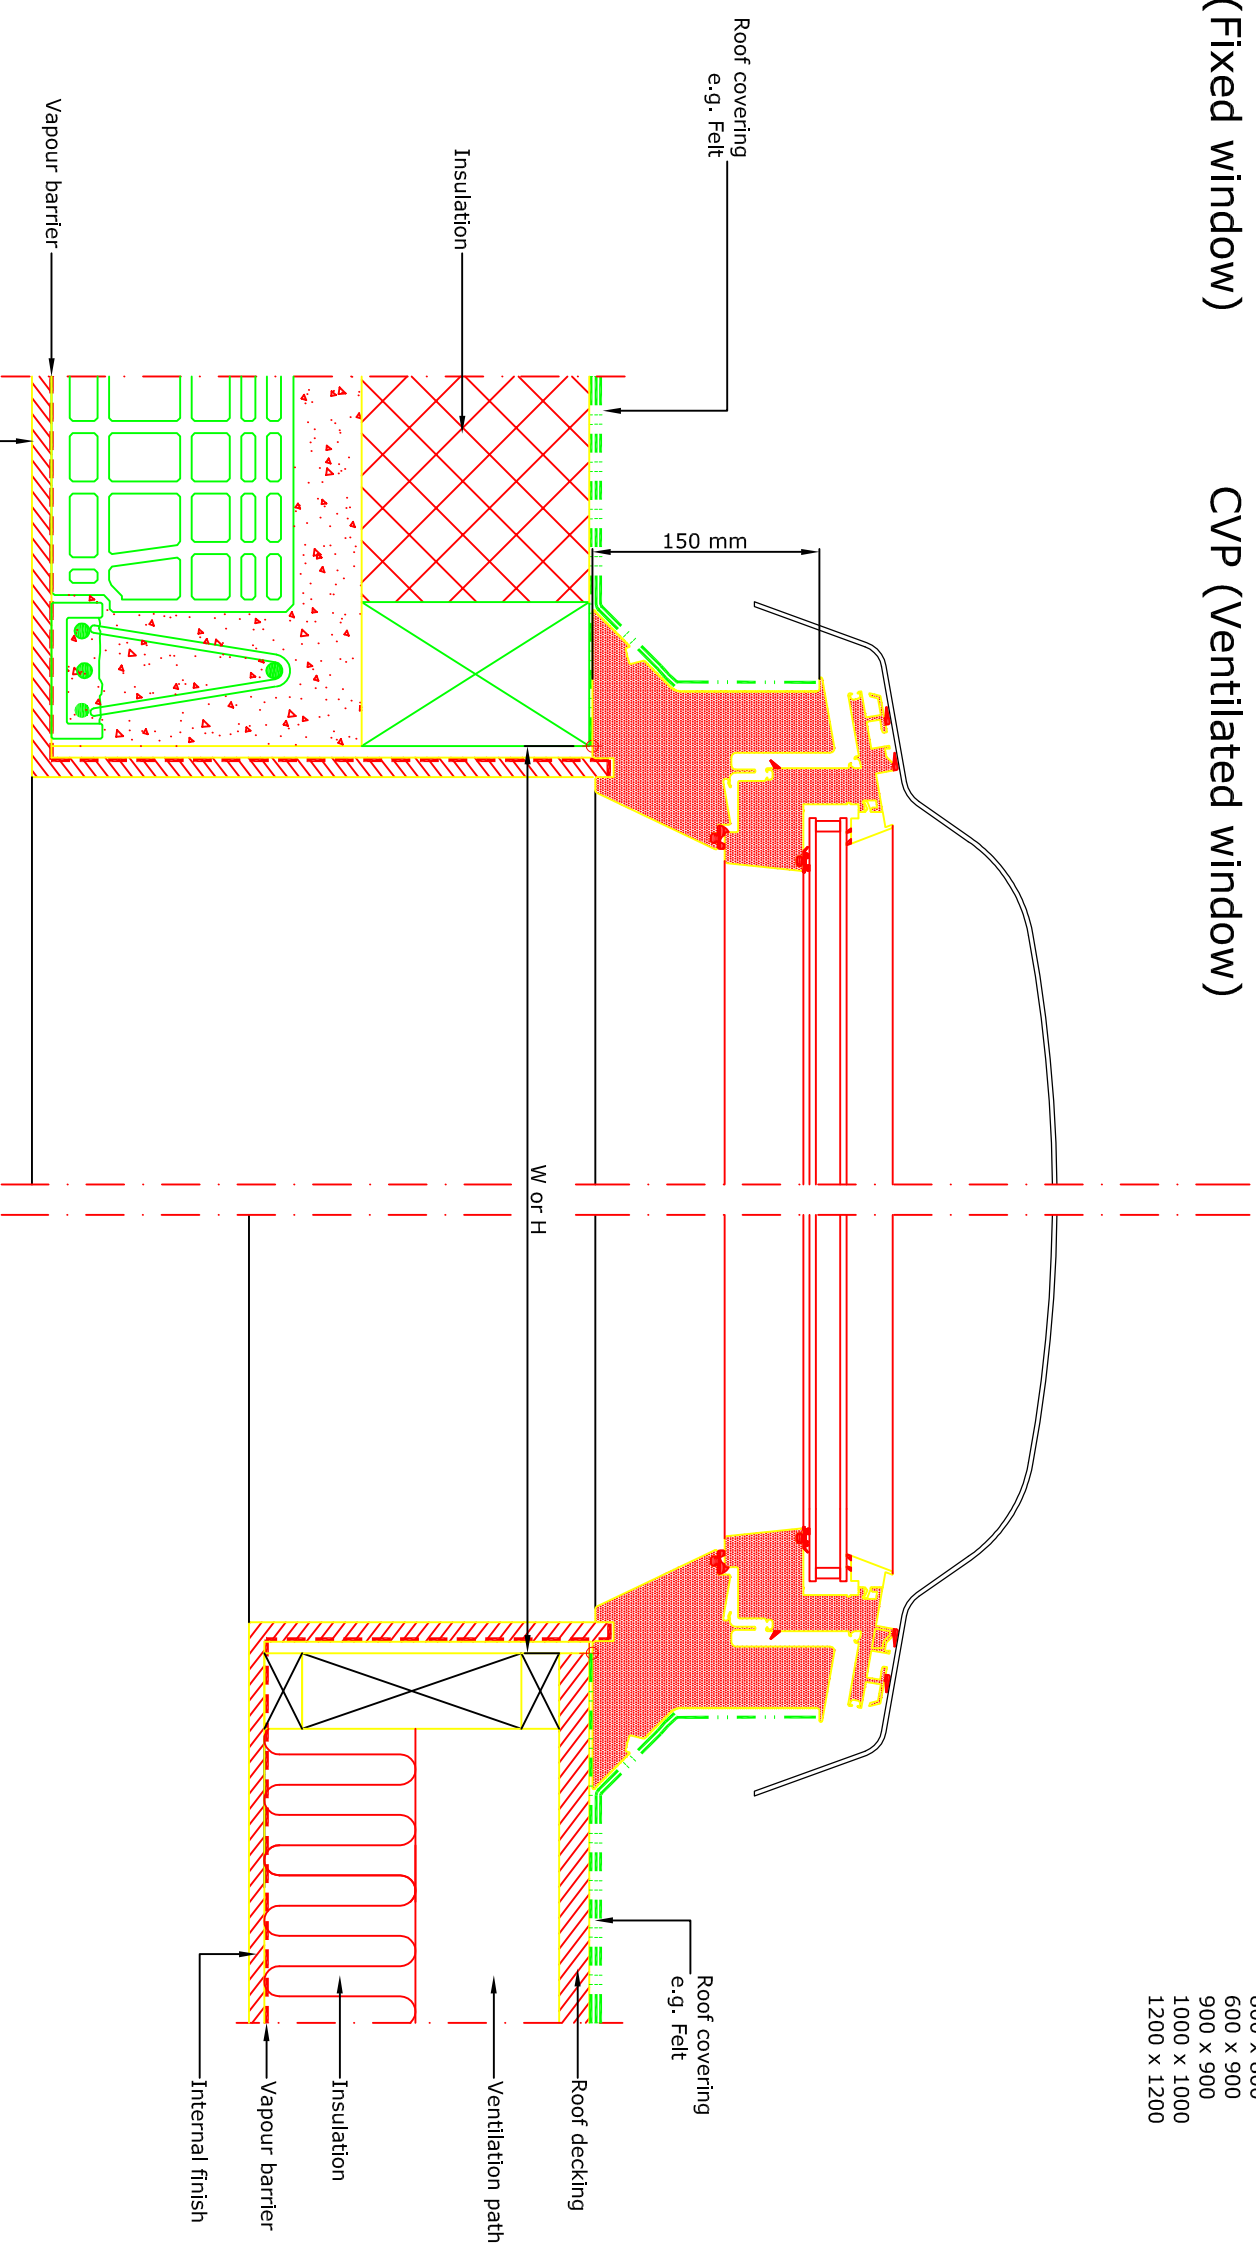

CFP (Fixed window)

CVP (Ventilated window)

For installation of VELUX roof windows, it should be ensured that the valid building regulations and requirements of the fire authorities are met.

© VELUX GROUP    ® VELUX, VELUX logo are registered trademarks

VELUX A/S  
Product Management  
Installation support

Roof window CFP and CVP.  
Installed into roofing felt.  
Roof construction concrete and rafters.

Date 11.10.07  
All measurement in mm

File name  
M\_000449

Drawing no.

SCO VELUX / MARSTER